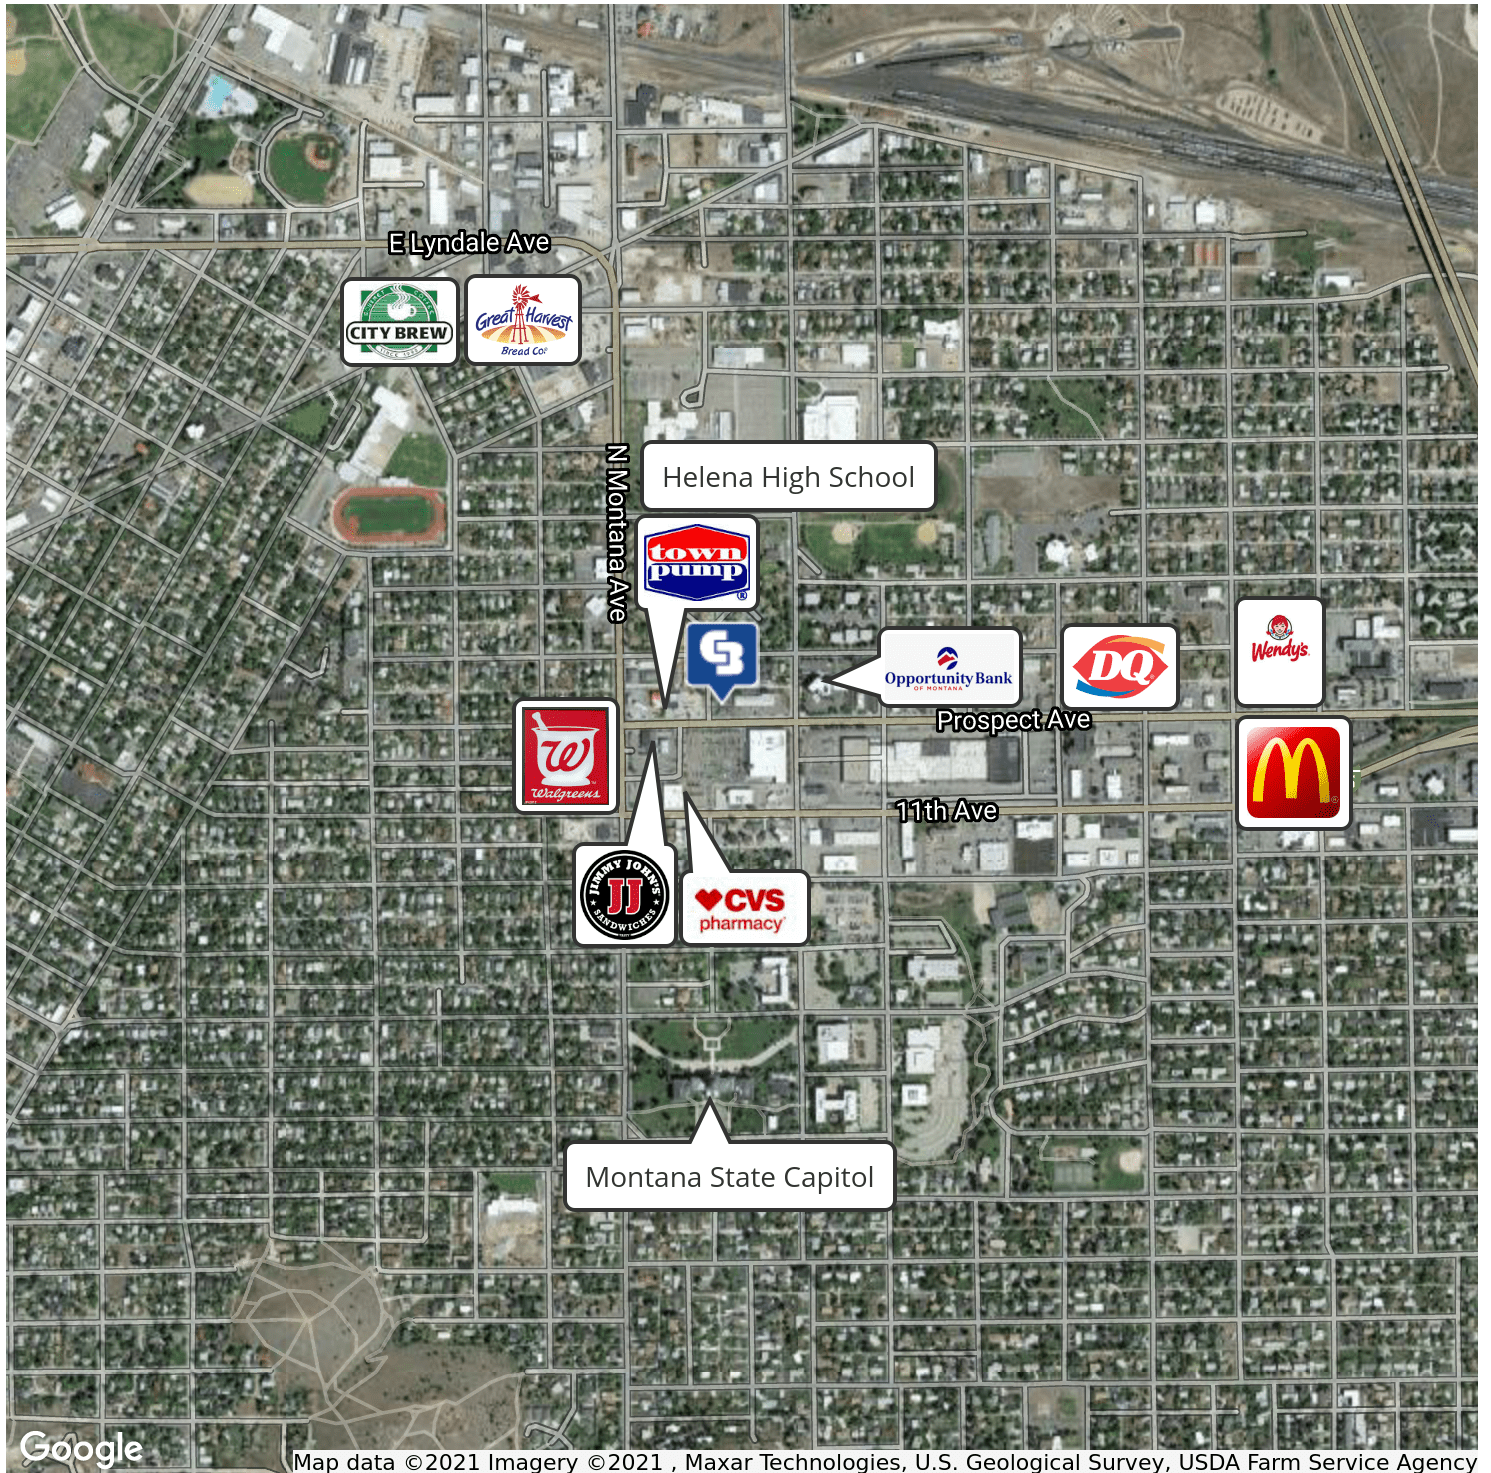

1300 PROSPECT AVE.

Helena, MT 59601

SALE /
LEASE

CBCMONTANA.COM

Brian Williams	|	406.930.1750	|	brian@cbcmontana.com
Kyle Schlichenmayer	|	406.698.1899	|	kyle@cbcmontana.com
David Mitchell	|	406.794.3404	|	d@cbcmontana.com

CBS