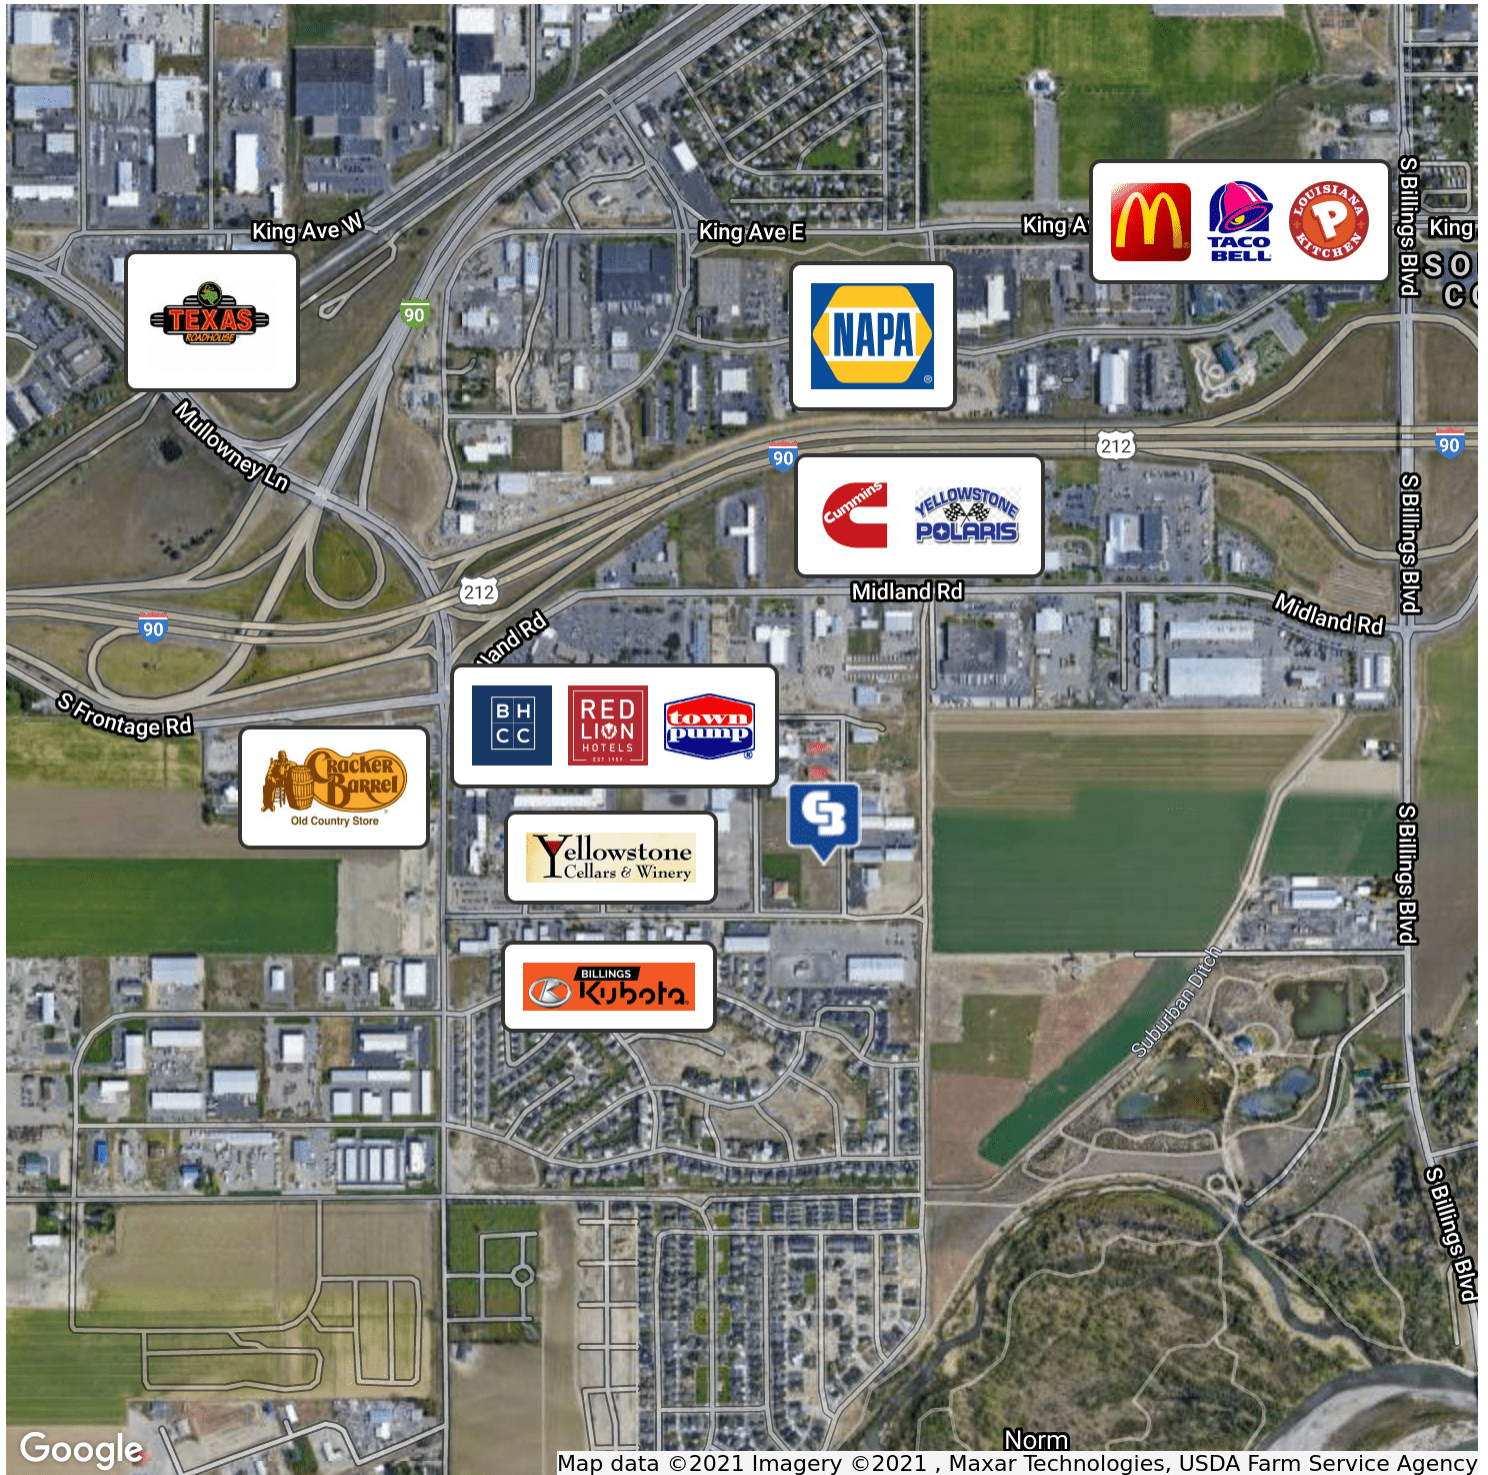

WEIL ST
Billings, MT 59101

SALE

CBCMONTANA.COM

Kyle Schlichenmayer
406 698 1899
kyle@cbcmontana.com

David Mitchell
406 794 3404
d@cbcmontana.com

CBS